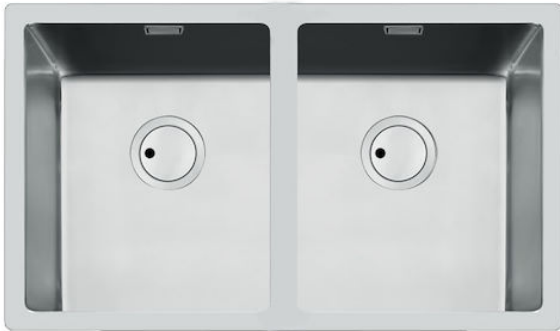

Sink S4001

Kitchen Sinks

Code: 3352 850

DETAILS

| | |
|------------------------|---|
| Edge/Installation Type | Undermount |
| Finish | Foster brushed |
| Material | AISI 304 stainless steel |
| Texture | Brushed in line |
| Base | 80 cm |
| Dimensions | 750 x 440 mm |
| Standard fittings | Fixing hooks, gasket, drain, overflow and siphon, boxed packing |
| Mixer holes | No standard holes |
| Built-in hole | View technical data sheet |

| | |
|-----------------|------------------|
| Drainer | No |
| Width | 75 cm |
| Bowl dimension | 340x400mm |
| Number of bowls | 2 bowls |
| Waste fitting | Drain SPACE 3,5" |

FEATURES

| | |
|---------------------|---|
| Deep bowls | This bowls reach an important depth, over 20 cm, thanks to the advanced production technology, that can be offer great capiciency and practicity in all the washing operations. |
| High thickness | 1mm thick steel. A significant thickness, which guarantees the maximum sturdiness and durability. |
| Perimetral overflow | The overflow is always a security on the Foster sinks that prevents the overflow of water in case of oversights. The perimeter drain solution improves aesthetics thanks to its square and essential shape. |
| Save space system | Drain and siphon are designed to leave as much space as possible in the under-sink area, more and more useful today for theseparate waste collection systems. |
| Small radius | Bowls with squared shapes with a modern design and an increased capacity, for a minimal aesthetics connected with an extreme practicity. |
| Space waste fitting | The elegant SPACE steel cap closes the drain and leaves no visible residues collected in the basket below. Space also has a small footprint and allows the optimal use of the under-sink compartment. |