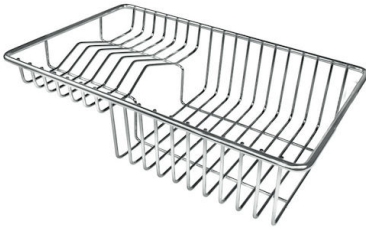

| | |
|-----------------|------------------|
| Drainer | No |
| Width | 75 cm |
| Bowl dimension | 340x400mm |
| Number of bowls | 2 bowls |
| Waste fitting | Drain SPACE 3,5" |

FEATURES

| | |
|---------------------|---|
| Deep bowls | This bowls reach an important depth, over 20 cm, thanks to the advanced production technology, that can be offer great capiciency and practicity in all the washing operations. |
| High thickness | 1mm thick steel. A significant thickness, which guarantees the maximum sturdiness and durability. |
| Perimetral overflow | The overflow is always a security on the Foster sinks that prevents the overflow of water in case of oversights. The perimeter drain solution improves aesthetics thanks to its square and essential shape. |
| Save space system | Drain and siphon are designed to leave as much space as possible in the under-sink area, more and more useful today for theseparate waste collection systems. |
| Small radius | Bowls with squared shapes with a modern design and an increased capacity, for a minimal aesthetics connected with an extreme practicity. |
| Space waste fitting | The elegant SPACE steel cap closes the drain and leaves no visible residues collected in the basket below. Space also has a small footprint and allows the optimal use of the under-sink compartment. |

TECHNICAL DATA

OPTIONAL ACCESSORIES

Glass chopping board
8631 300

HPDE Chopping board
8657 001

HPDE Twin chopping board
8644 101

Stainless steel plate rack
8100 303
* only in combination with the accessory
8644 101

Stainless steel plate rack
8100 201

White bowl
8153 100

**Graters kit with ring-holder and
food collection tray**
8159 101
* only in combination with the accessory
8644 101

Stainless steel basket
8611 000