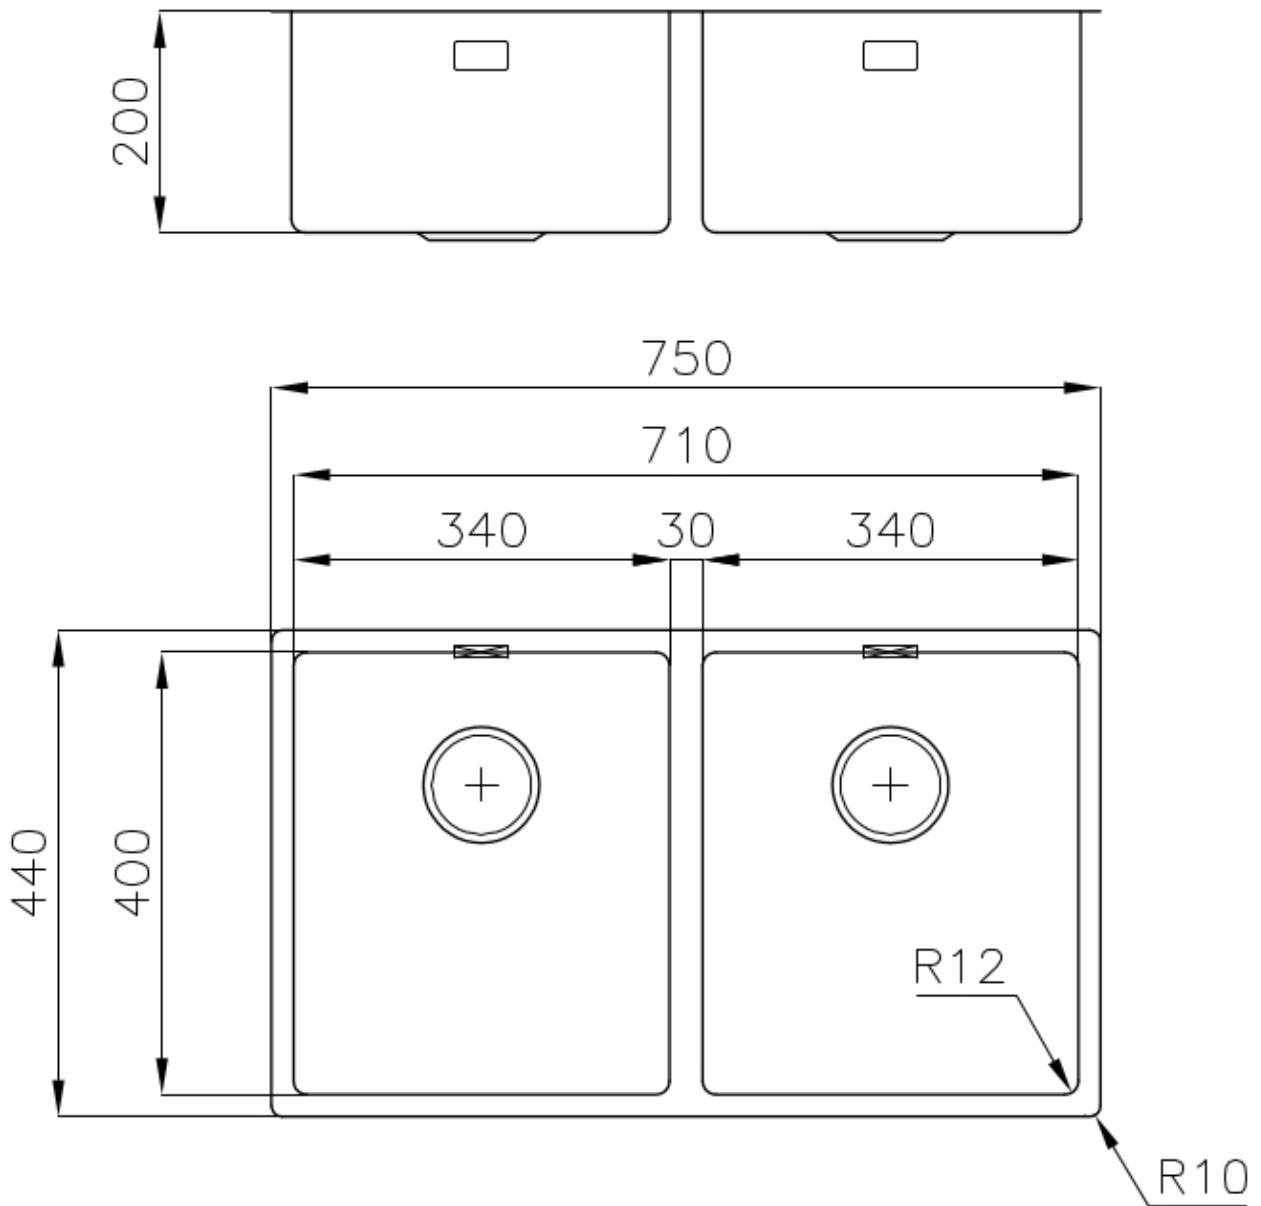

Sink S4001

Kitchen Sinks

Code: 3352 850

DETAILS

| | |
|------------------------|---|
| Edge/Installation Type | Undermount |
| Finish | Foster brushed |
| Material | AISI 304 stainless steel |
| Texture | Brushed in line |
| Base | 80 cm |
| Dimensions | 750 x 440 mm |
| Standard fittings | Fixing hooks, gasket, drain, overflow and siphon, boxed packing |
| Mixer holes | No standard holes |
| Built-in hole | View technical data sheet |

| | |
|-----------------|------------------|
| Drainer | No |
| Width | 75 cm |
| Bowl dimension | 340x400mm |
| Number of bowls | 2 bowls |
| Waste fitting | Drain SPACE 3,5" |

FEATURES

| | |
|---------------------|---|
| Deep bowls | This bowls reach an important depth, over 20 cm, thanks to the advanced production technology, that can be offer great capiciency and practicity in all the washing operations. |
| High thickness | 1mm thick steel. A significant thickness, which guarantees the maximum sturdiness and durability. |
| Perimetral overflow | The overflow is always a security on the Foster sinks that prevents the overflow of water in case of oversights. The perimeter drain solution improves aesthetics thanks to its square and essential shape. |
| Save space system | Drain and siphon are designed to leave as much space as possible in the under-sink area, more and more useful today for theseparate waste collection systems. |
| Small radius | Bowls with squared shapes with a modern design and an increased capacity, for a minimal aesthetics connected with an extreme practicity. |
| Space waste fitting | The elegant SPACE steel cap closes the drain and leaves no visible residues collected in the basket below. Space also has a small footprint and allows the optimal use of the under-sink compartment. |

TECHNICAL DATA

OPTIONAL ACCESSORIES

Glass chopping board
8631 300

HPDE Chopping board
8657 001

HPDE Twin chopping board
8644 101

Stainless steel plate rack
8100 303
* only in combination with the accessory
8644 101